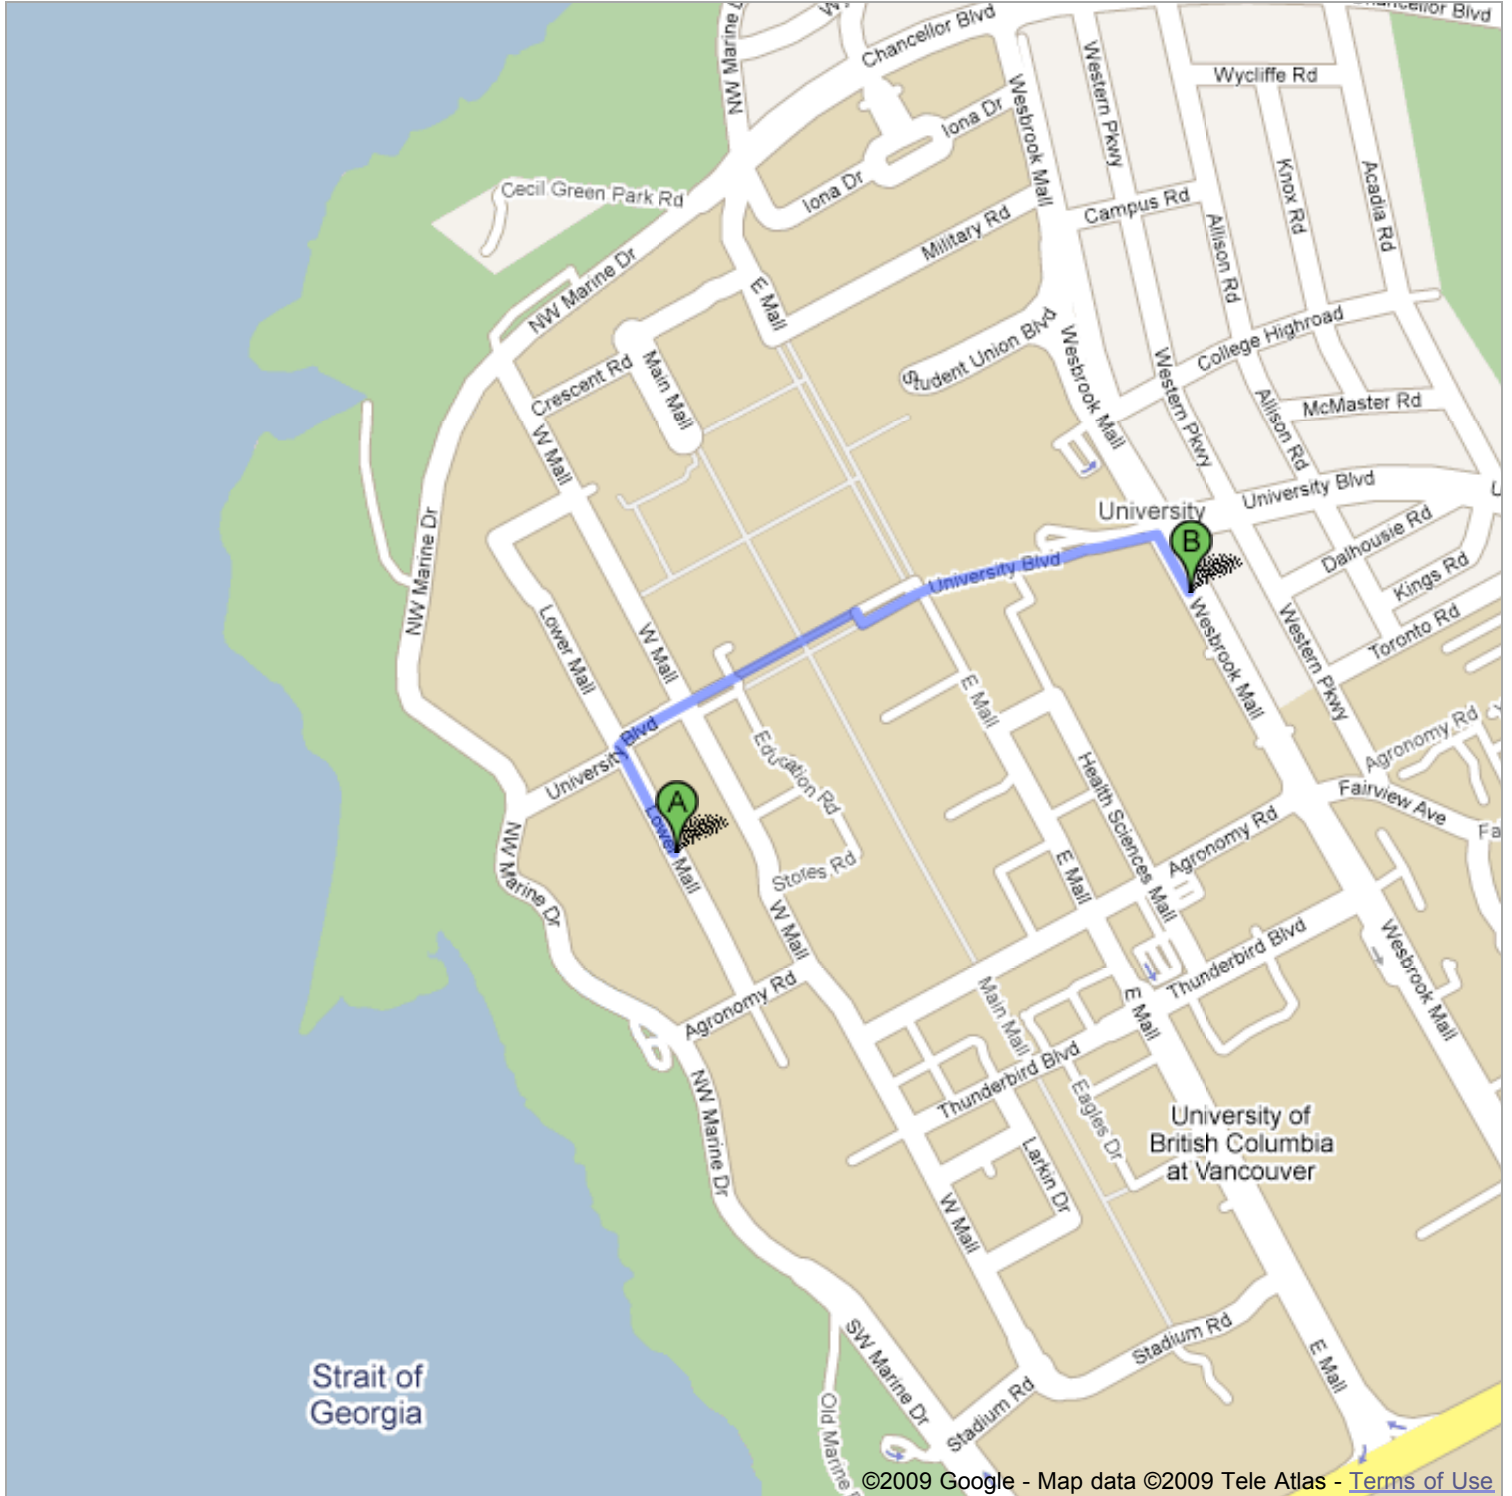

# Directions to 2151 Wesbrook Mall, Greater Vancouver A, BC, Canada

1.1 km - about 14 mins

**Save trees. Go green!**

Download Google Maps on your phone at [google.com/gmm](http://google.com/gmm)

©2009 Google - Map data ©2009 Tele Atlas - [Terms of Use](#)

 2205 Lower Mall, Greater Vancouver A, BC, Canada

- 
-  1. Head **northwest** on **Lower Mall** toward **University Blvd**  
About 2 mins go 0.2 km  
total 0.2 km
  -  2. Turn **right** at **University Blvd**  
About 5 mins go 0.4 km  
total 0.6 km
  -  3. Turn **right** to stay on **University Blvd**  
go 19 m  
total 0.6 km
  -  4. Turn **left** to stay on **University Blvd**  
About 6 mins go 0.5 km  
total 1.0 km
  -  5. Turn **right** at **Wesbrook Mall**  
About 1 min go 0.1 km  
total 1.1 km

 2151 Wesbrook Mall, Greater Vancouver A, BC, Canada

These directions are for planning purposes only. You may find that construction projects, traffic, weather, or other events may cause conditions to differ from the map results, and you should plan your route accordingly. You must obey all signs or notices regarding your route.

Map data ©2009 Tele Atlas